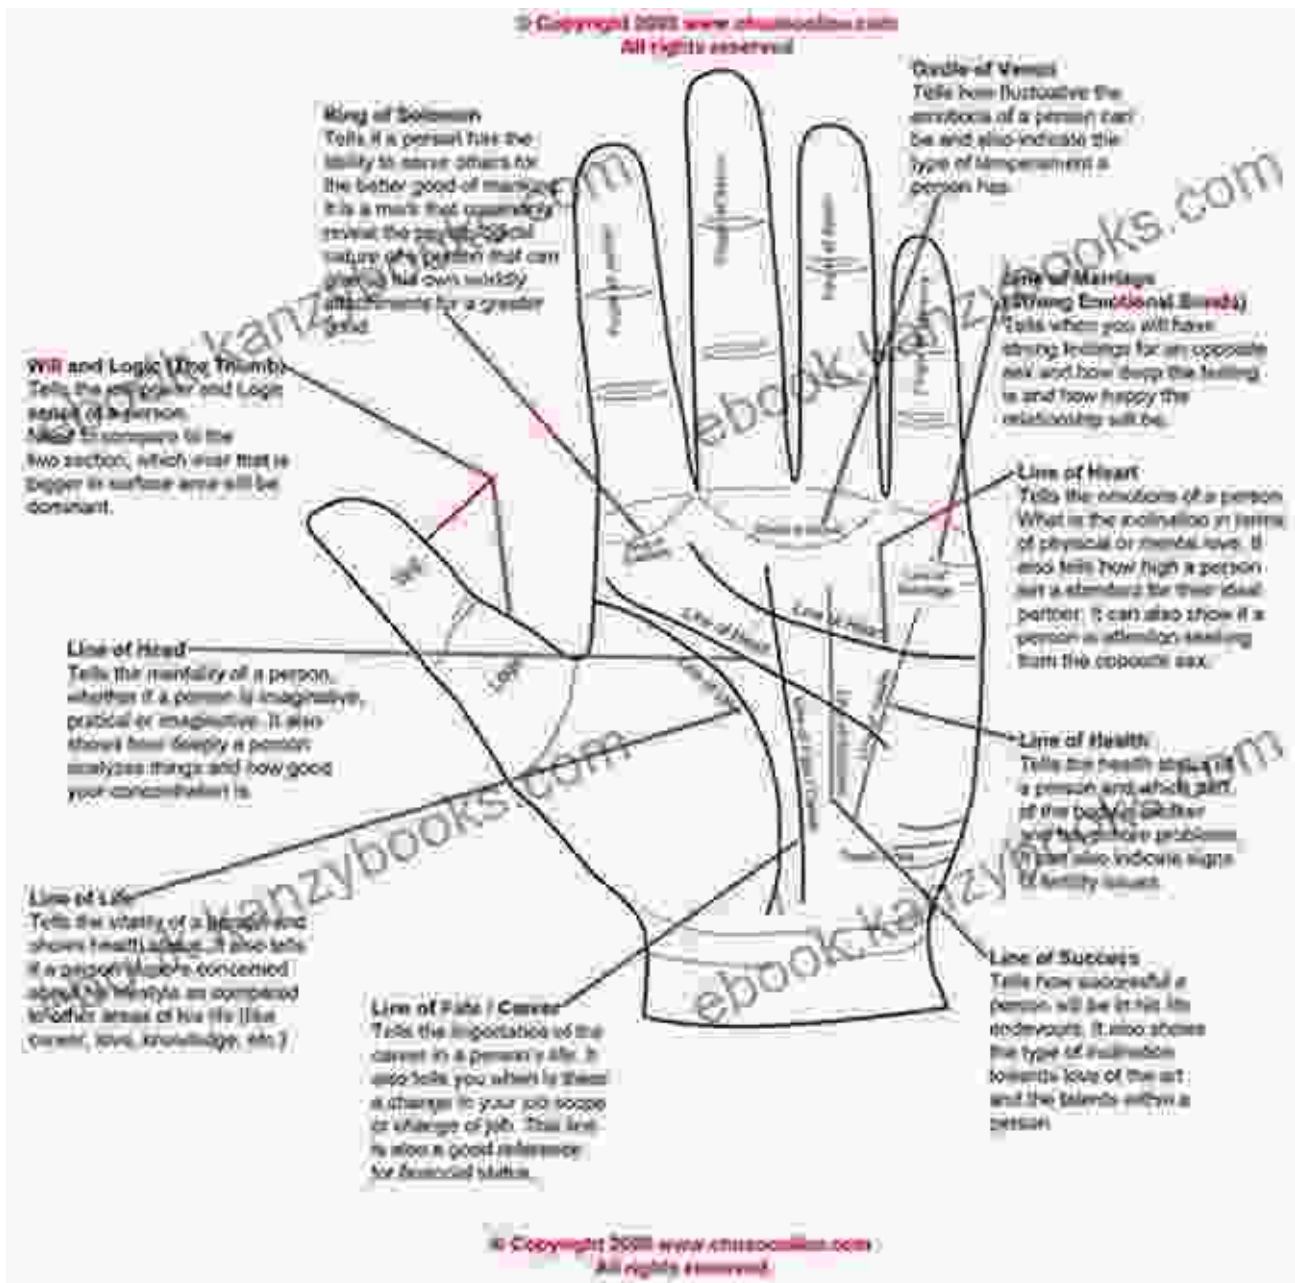

Discover the Secrets of Palm Reading: A Beginner's Guide to Unlocking Your Destiny

Step into the fascinating world of palm reading and uncover the secrets hidden within your palms. Palm reading, also known as palmistry or chiromancy, is the ancient practice of interpreting the lines, shapes, and markings on the palms of your hands. For centuries, this art has provided insights into personality traits, life paths, and potential.

Palm Reading for Beginners: A Complete Visual Guide on Palmistry. Learn the Art of Chiromancy and Reveal Your Future (2024 Crash Course)

★★★★★ 5 out of 5

Language	: English
File size	: 5865 KB
Text-to-Speech	: Enabled
Screen Reader	: Supported
Enhanced typesetting	: Enabled
Word Wise	: Enabled
Print length	: 80 pages
Lending	: Enabled

With this comprehensive beginner's guide, you'll embark on a journey of self-discovery and unlock the mysteries of your hands. We'll decipher the secrets of the major and minor lines, the meanings of mounts and plains, and the significance of different hand shapes. Along the way, you'll gain a deeper understanding of your character, strengths, weaknesses, and life purpose.

Major Lines of the Palm

The major lines on your palm are like a roadmap of your life, each revealing different aspects of your personality and experiences.

- **Life Line:** Represents overall health, vitality, and the length and quality of life.